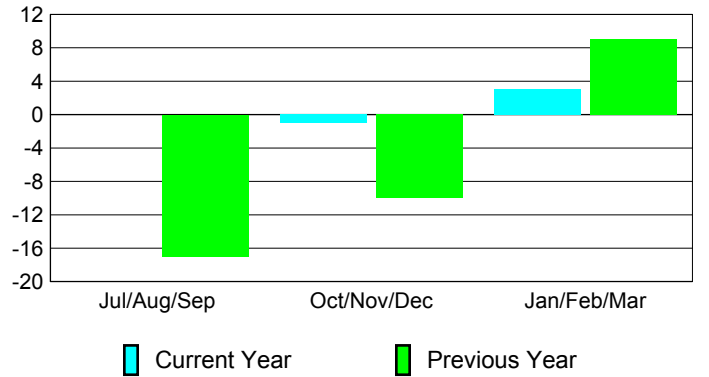

Comparison of Membership Gain/Loss

Current Year Compared to the Previous Year