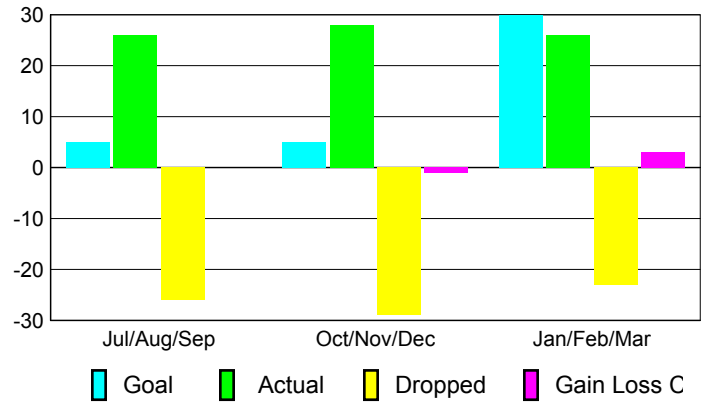

Membership Results 2008-2009

Goal, New, Dropped, Gain/Loss